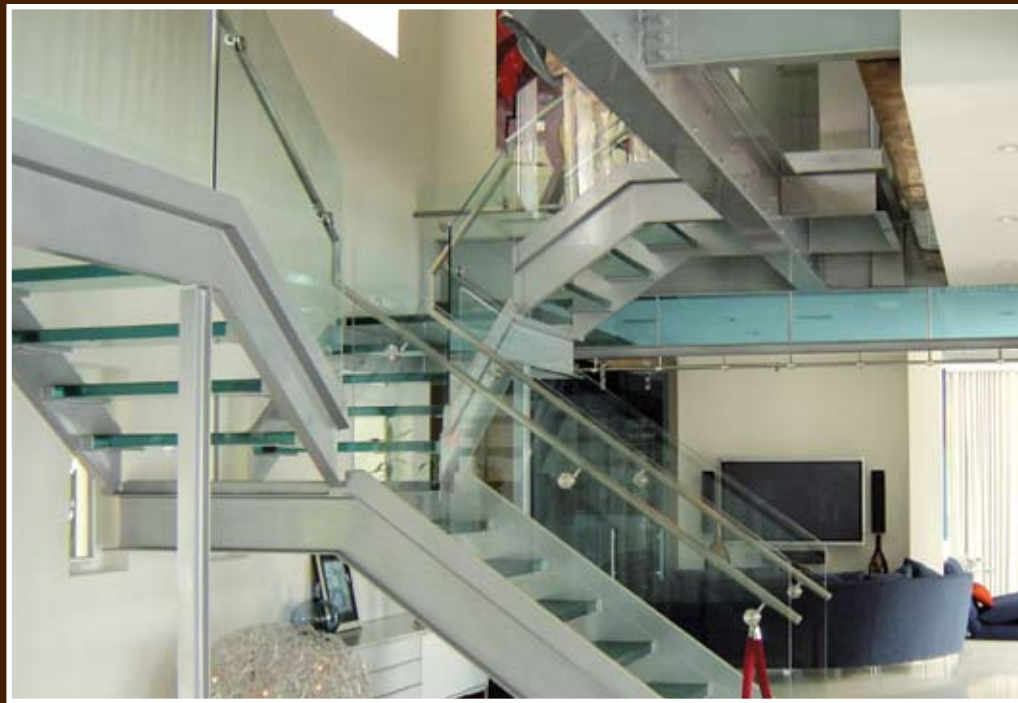

CONTI, TAKING GLASS TO A WHOLE NEW LEVEL.

"BEYOND THE ORDINARY RISES THE EXTRAORDINARY."

At Conti Glass Corporation, that's what we do. For the most sophisticated clientele who respect ingenuity and have an eye for the extraordinary.

Horacio R. Leal, C.E.O. of Conti Glass Corporation, brings a new dimension of luxury and technology to our custom work with staircases. From inception to installation we cover it all.

We specialize in custom glass staircases, glass elevators, glass railings, glass floors, glass canopies and beyond. We perform the complete steel and stainless steel fabrication for all our custom jobs.

Our success is based on leading by innovation and forward thinking. There is no limit to what our Masters of Design and Engineers can create based on your expectations and beyond. Our jobs are true works of art.

"Pictures are worth a thousand words." Please visit our website and browse at some of our many works of art.

13015 S.W. 89 Place
Unit 222
Miami, Florida 33176

www.contiglass.net

T: 305.235.1237
F: 305.235.2236
Contiglass@aol.com