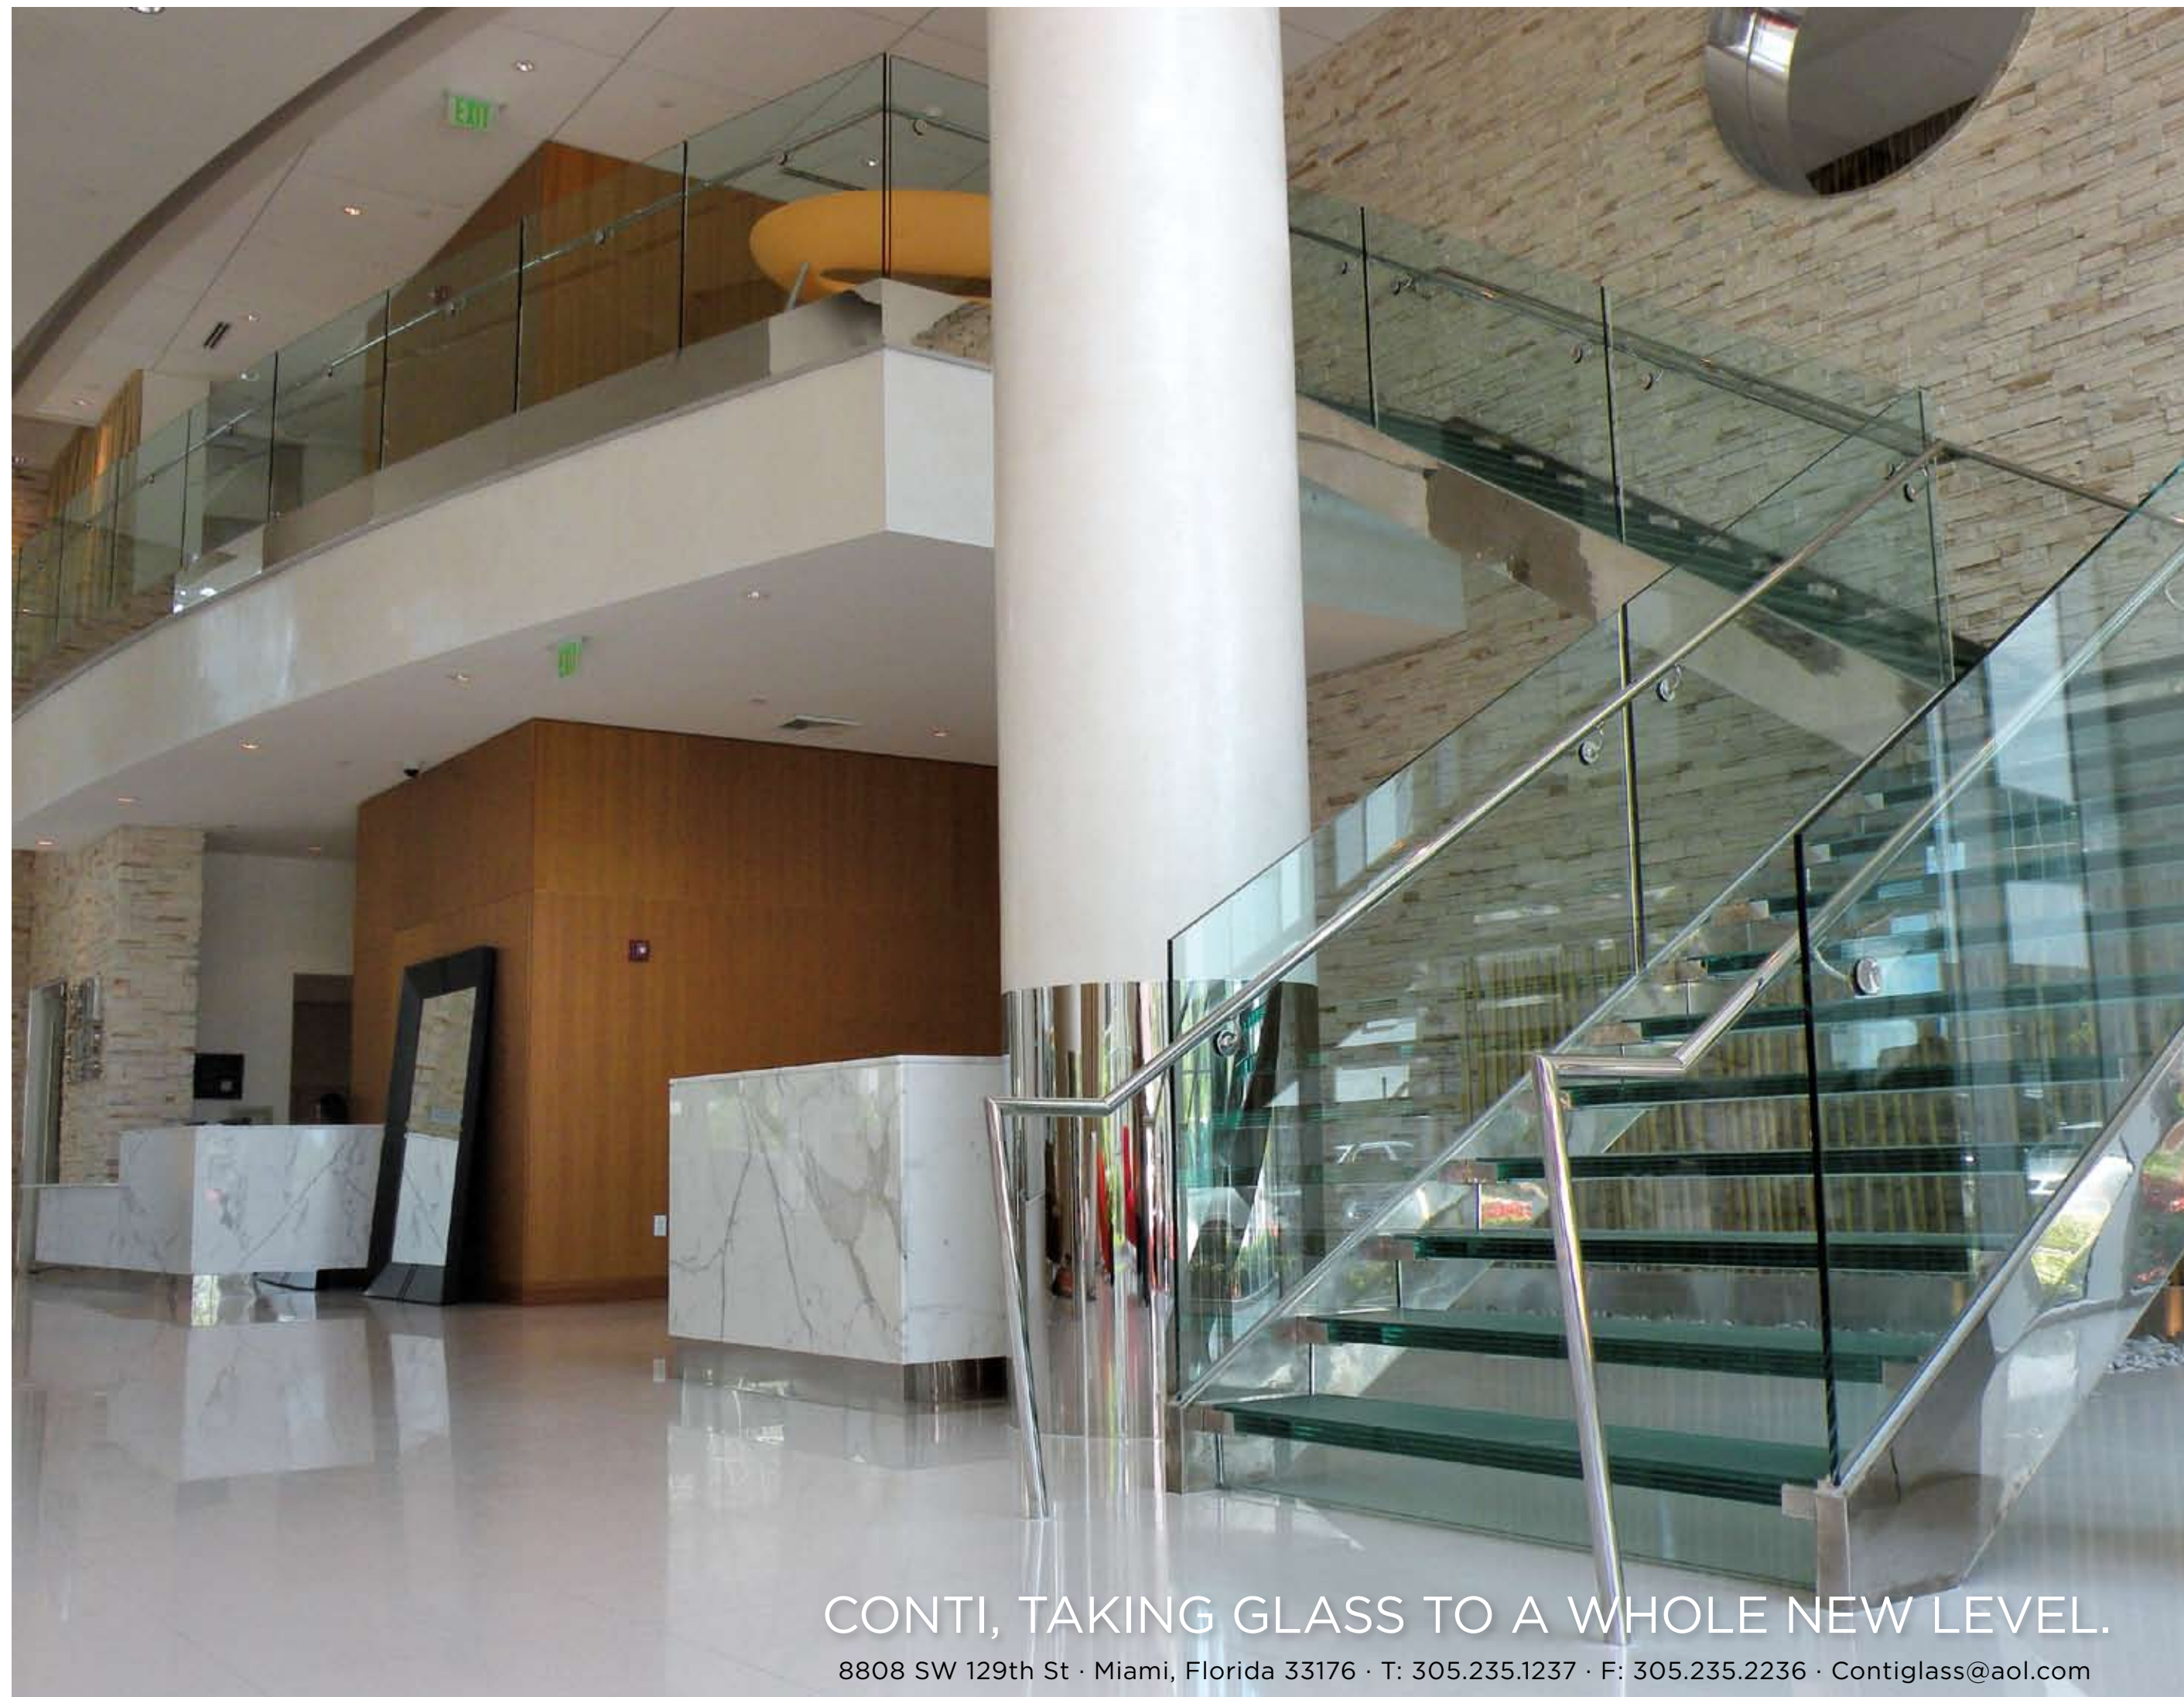

CONTI, TAKING GLASS TO A WHOLE NEW LEVEL.

8808 SW 129th St · Miami, Florida 33176 · T: 305.235.1237 · F: 305.235.2236 · Contiglass@aol.com